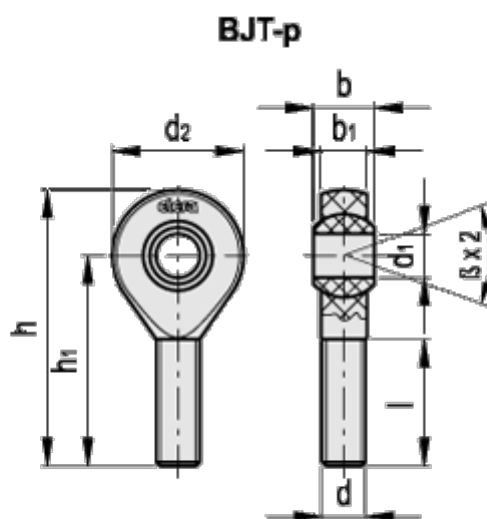

Article number: 2308470111

Description: Technopolymer rod end BJT-p-M8, male thread
ELESA 470111

Measures

b = 12
b1 = 9
d = M8
d1 = 8.00
d2 = 24
h = 55
h1 = 43
l = 25